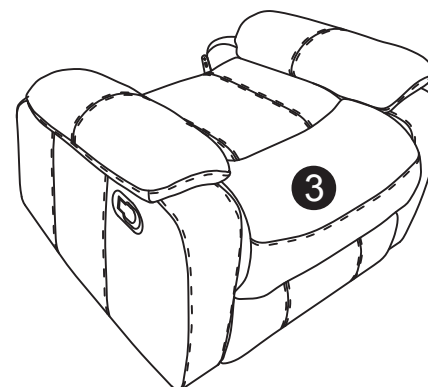

WARNING

- This product has been designed for seating one (1) average adult. To prevent injury and damage to this unit, PROHIBIT jumping on it.
- This product is designed for home use and not intended for commercial use.
- Children under the age of 5, small infants and babies should not sleep alone on this product for safety reasons.
- Recommended # of people needed for handling: 2 (however it is always better to have an extra hand.)
- THIS INSTRUCTION BOOKLET CONTAINS **IMPORTANT** SAFETY INFORMATION. PLEASE READ AND KEEP FOR FUTURE REFERENCE.

PARTS

Backrest Ear Piece
QTY: 2

Backrest
QTY:1

Seat Body
QTY:1

Step 1 :

Step 2 :

Step 3 :

FUNCTIONS :