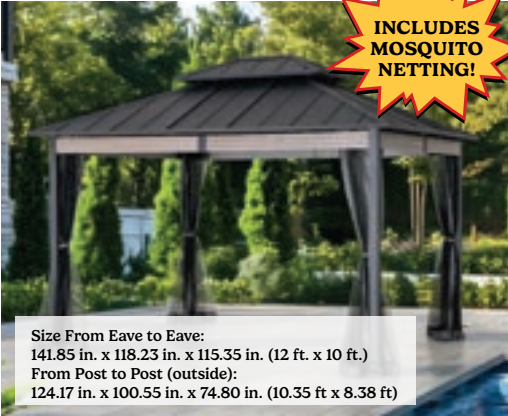

BIG LOTS!

$1 Initial Payment** (Limited Time Offer) No Credit Needed* - Lease-To-Own

*Progressive Leasing obtains information from credit bureaus, but a credit history is not required. Not all applicants are approved.
**The initial payment (plus tax) is charged at lease signing. Remaining lease payments will be determined upon item selection.
Reduced initial payment promotion does not lower the total cost. Available for applications 04/30/2026 - 05/03/2026.
Ownership by rental/lease agreement with Progressive Leasing costs more than the retailer's cash price. Select items only.
At anytime, you may purchase early or return merchandise and cancel lease. Not available in MN, NJ, WI.

Powered by
Progressive Leasing

26-1488701

INCLUDES MOSQUITO NETTING!

HANCOCK 10ft x 12ft HARDTOP METAL GAZEBO

$899⁹⁹

THEY CHARGE $1,149.99