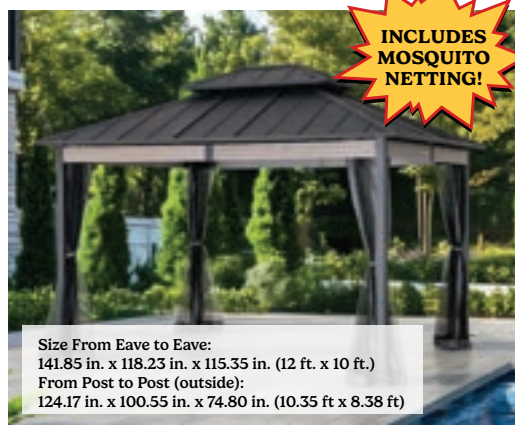

BIG LOTS!

$49

Initial Payment* No Credit Needed† - Lease-To-Own!

*The initial payment (plus tax) is charged at lease signing. Remaining lease payments will be determined upon item selection.
†Progressive Leasing obtains information from credit bureaus, but a credit history is not required. Not all applicants are approved. Ownership by rental/lease agreement with Progressive Leasing costs more than the retailer's cash price. Select items only. At anytime, you may purchase early or return merchandise and cancel lease. Not available in MN, NJ, VT, WI, WY. Discount applies to the retailer's cash price. All other offers are not contingent upon a lease application.
1. $300 minimum purchase

Powered by
Progressive Leasing
26-1488701

INCLUDES MOSQUITO NETTING!

HANCOCK 10ft x 12ft HARDTOP METAL GAZEBO

$899⁹⁹

THEY CHARGE $1,149.99